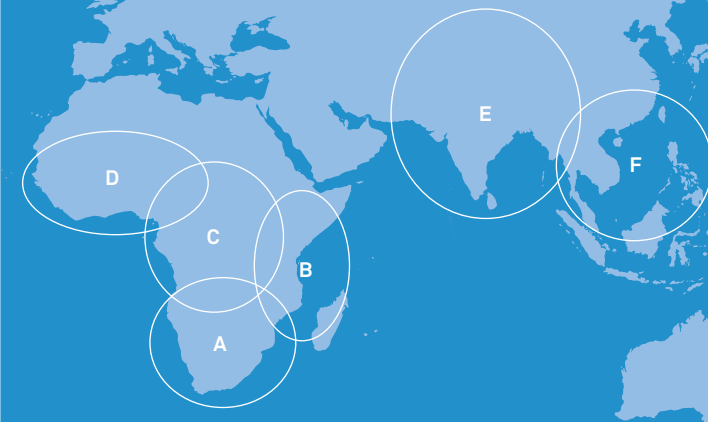

Reception Worldwide via satellite and shortwave

Valid from 27th March to 30th October 2011

Using the frequency guide

Locate yourself on the map > Find the region in the frequency table and check the times of our broadcasts with the help of the time zones on the map

Radio Netherlands Shortwave Transmission Schedule (in UTC)

Period from 27th March to 30th October 2011

TIME		SERVICE AREA	KHZ	METERBAND	SCHEDULE
Asia					
10.00-11.00	F	South and Southeast Asia	15110	19	Daily
10.00-11.00	F	Southeast Asia	12065	25	Daily
14.00-15.00	E	South Asia	9800	31	Daily
14.00-15.00	E	South Asia	11835	25	Daily
Africa					
18.00-19.00	A	Southern Africa	6020	49	Daily
18.00-20.00	B,C	East/Central Africa	15495	19	Daily
19.00-21.00	D	West Africa	11610	25	Daily
19.00-21.00	A,B,C	South/Central/East Africa	7425	41	Daily